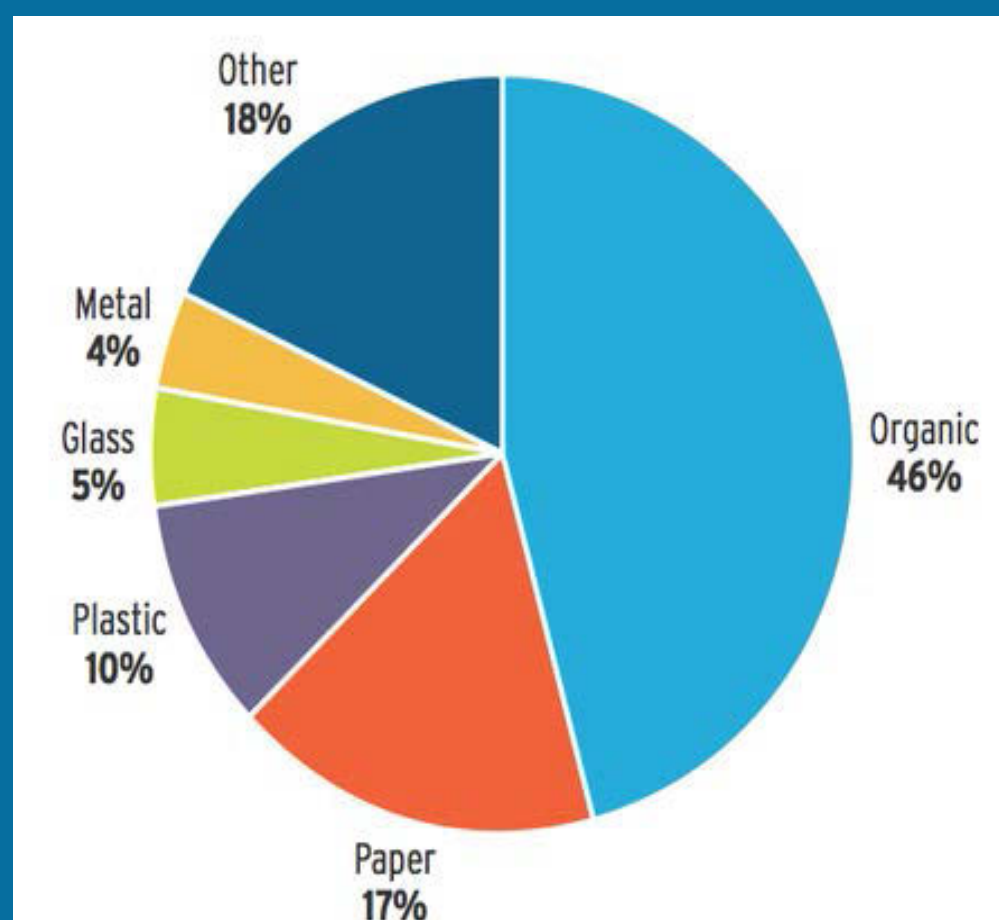

Waste *the global problem*

This year, the world will generate 2.6 trillion pounds of garbage – the weight of about 7,000 Empire State Buildings!!

What kind of waste are we talking about?

Where does it all go??

UBReUse *the campus solution*

UBReUSE

May 8th – 15th

- Reduce waste in the Ellicott and Greiner at the end of this Spring semester.
- Raise awareness within the student body about waste management and Re-Use culture,
- Create a permanent zero-waste program at UB, and contribute to Buffalo's goal of improving the community.

-At the University of New Hampshire, the first zero-waste program was created and successfully diverted over 100 tons of waste from landfills!!

IMPACT

Instead of this...

Educate about this...

And we can achieve this!