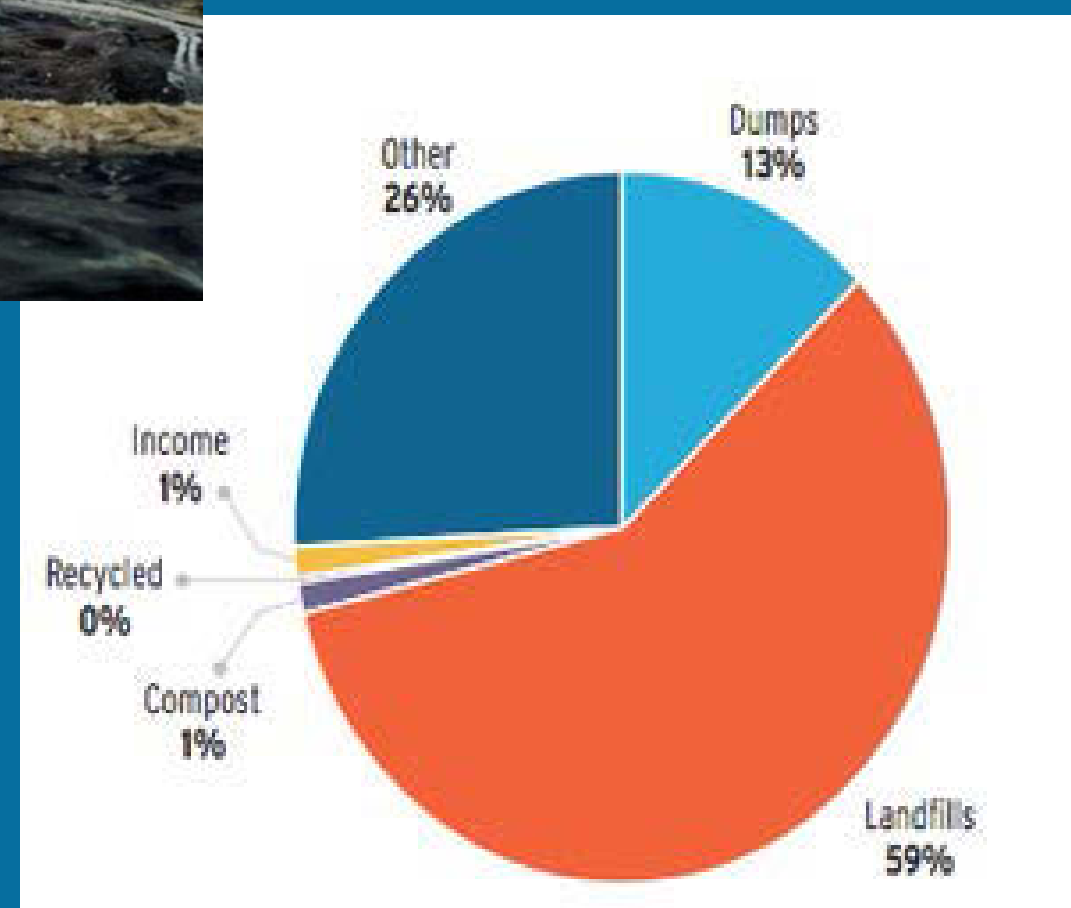

Waste *the global problem*

This year, the world will generate 2.6 trillion pounds of garbage – the weight of about 7,000 Empire State Buildings!!

What kind of waste are we talking about?

Where does it all go??