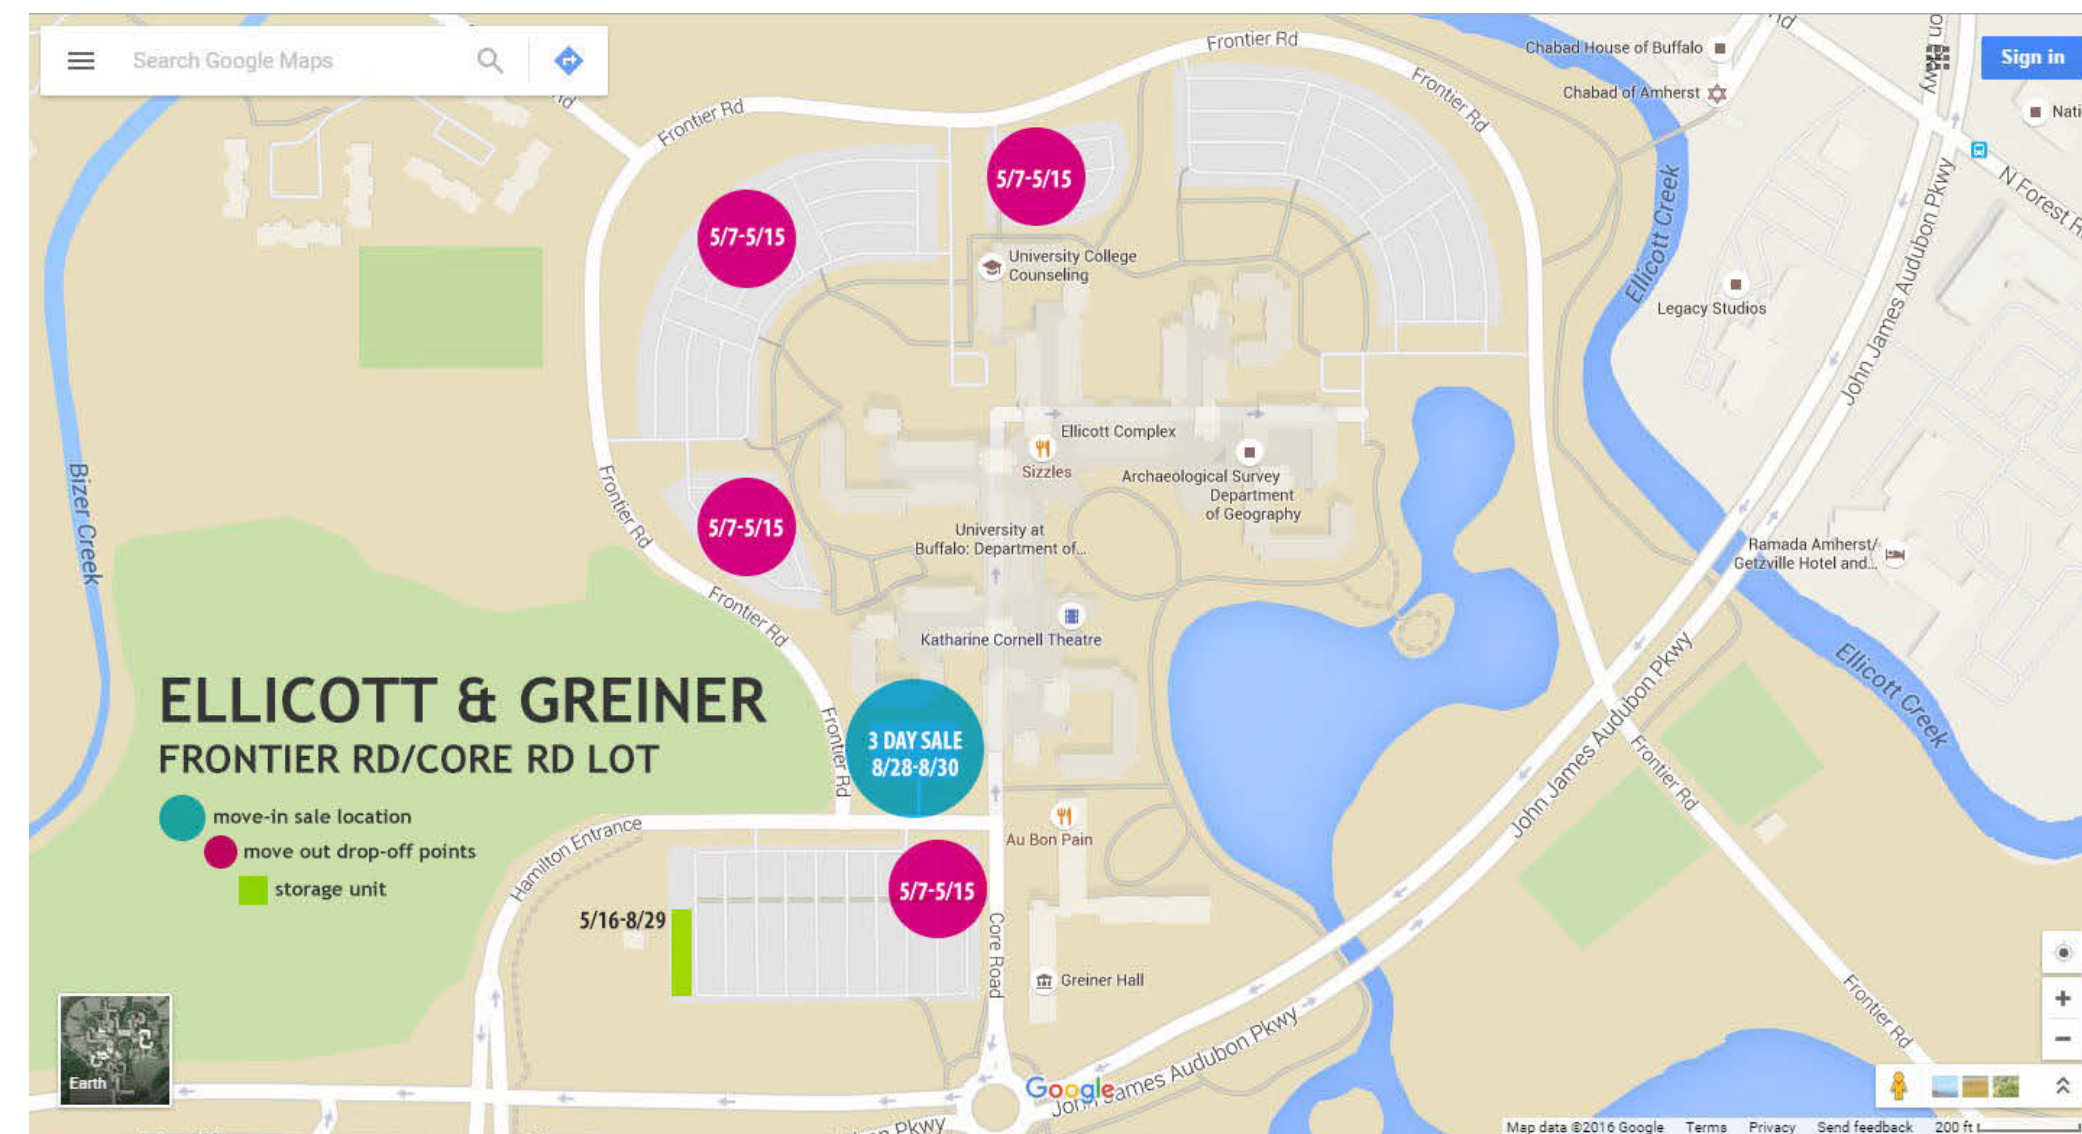

UBReUse *the campus solution*

UBReUSE

May 8th – 15th

- Reduce waste in the Ellicott and Greiner at the end of this Spring semester.
- Raise awareness within the student body about waste management and Re-Use culture,
- Create a permanent zero-waste program at UB, and contribute to Buffalo's goal of improving the community.